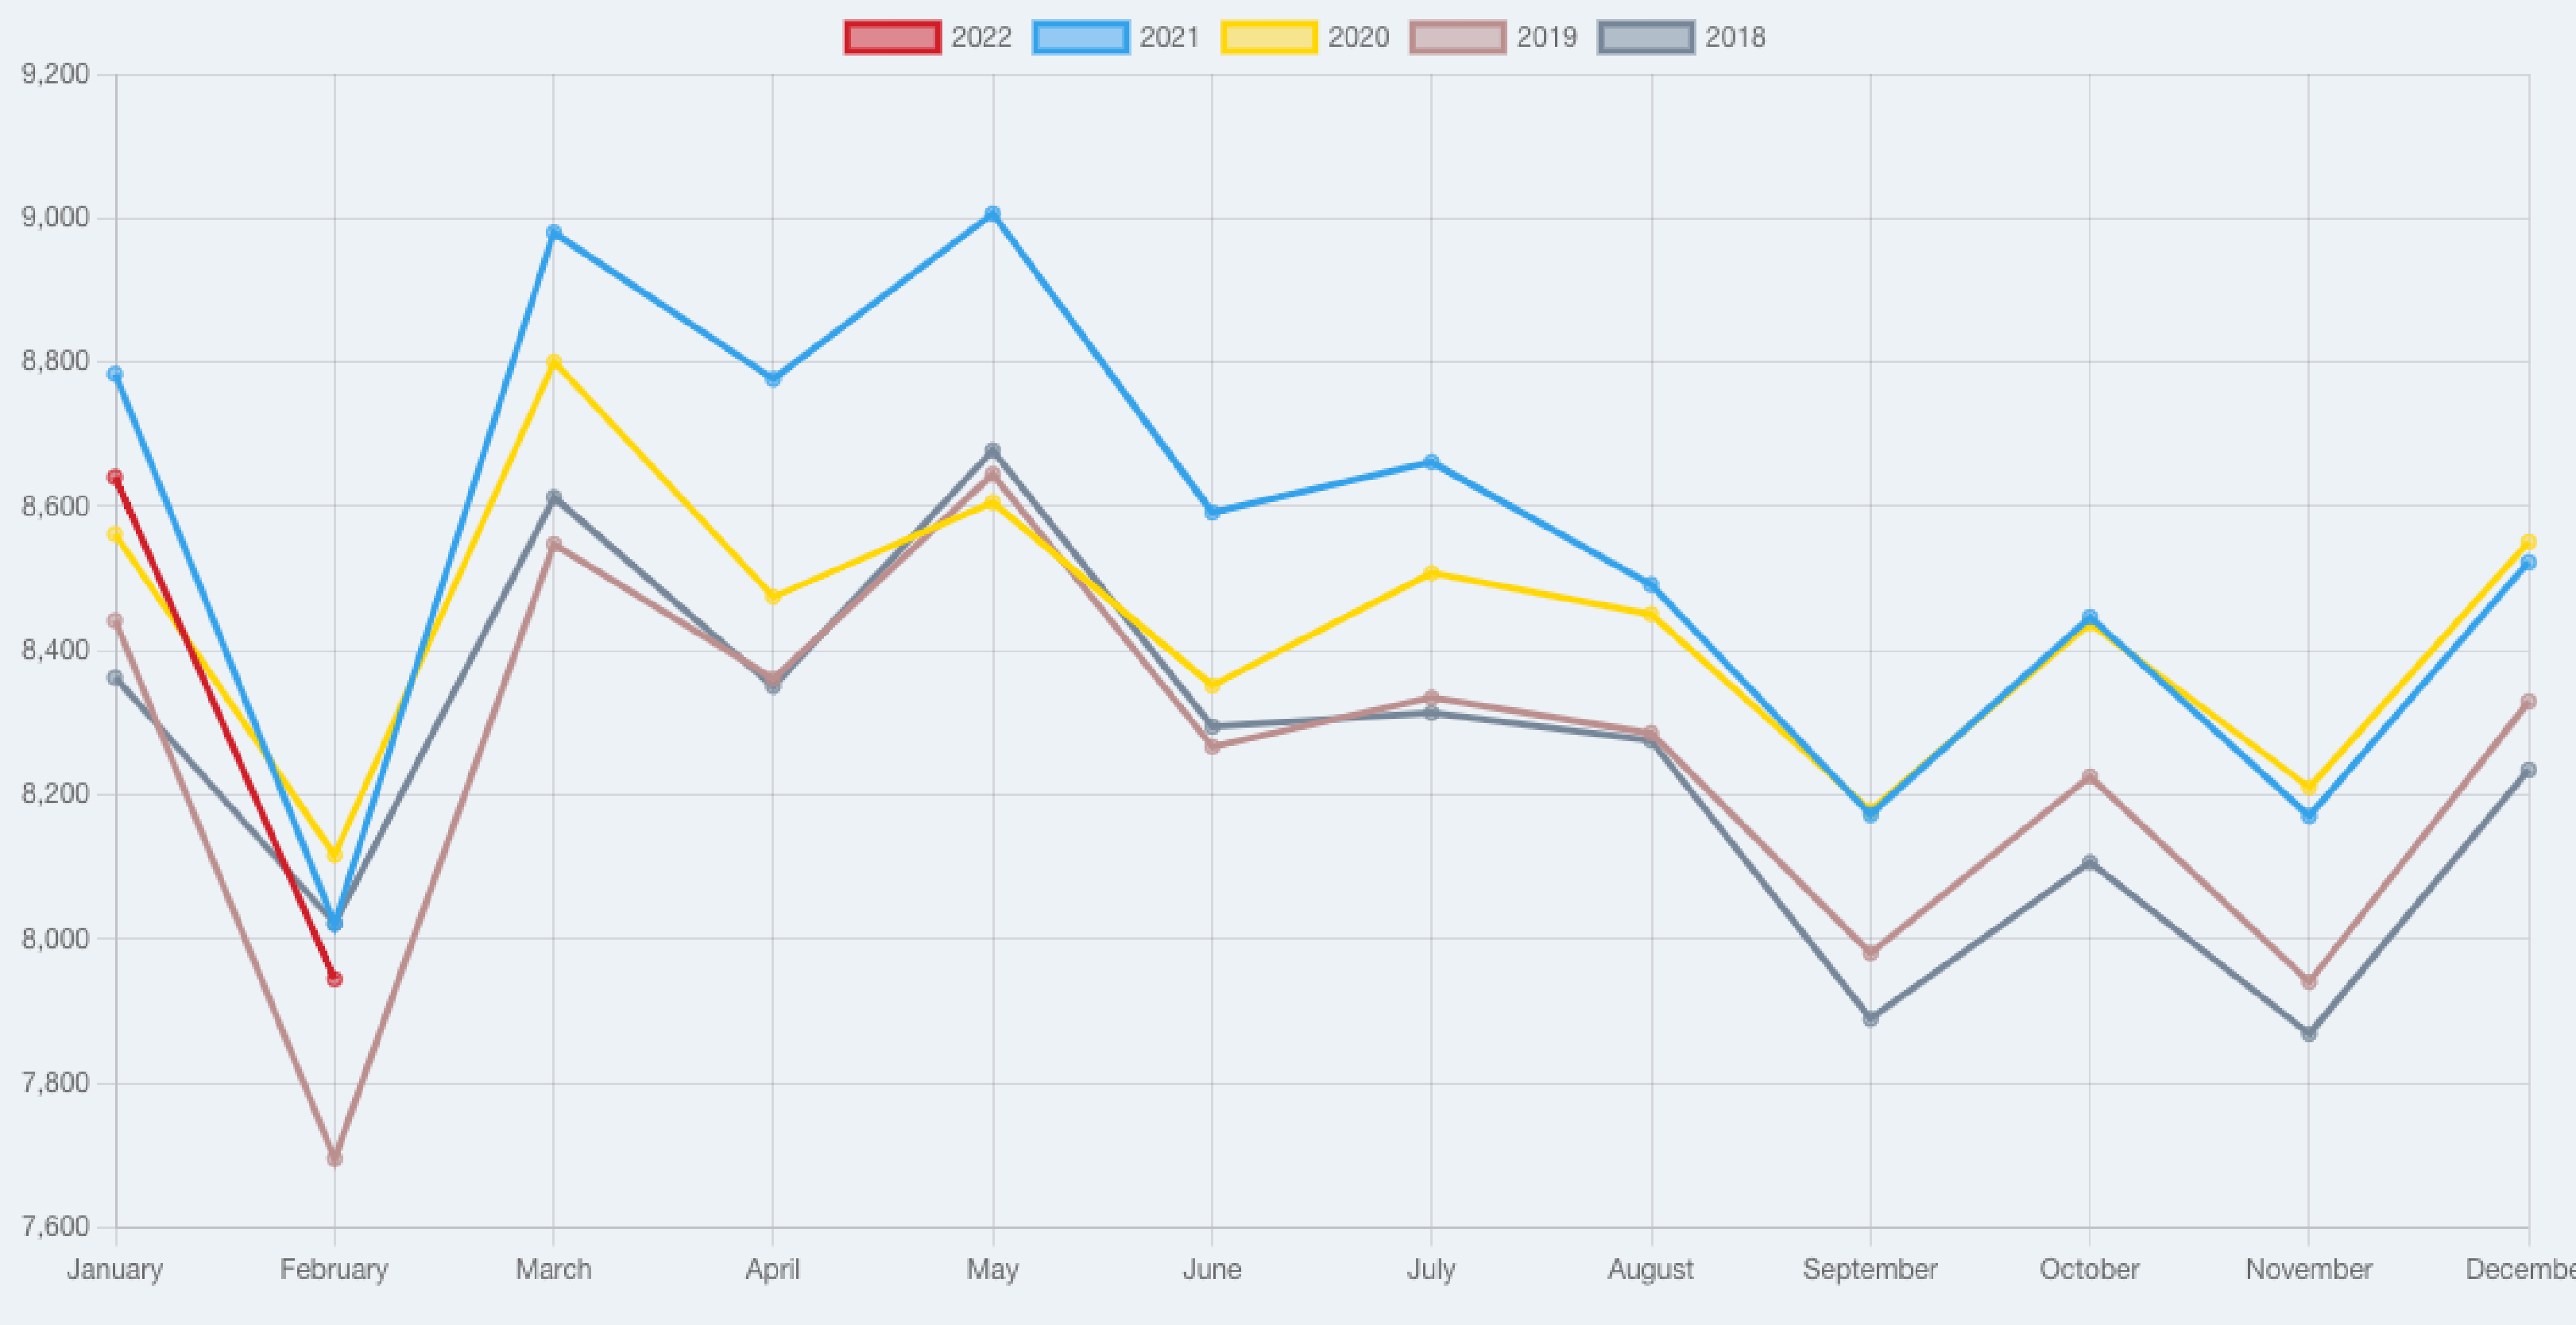

## U.S. Milk Production in 1000 t

## Milk main dairy importers

## EU Production Jan - Apr 2021 - 2022

## EU Raw Milk Evolution